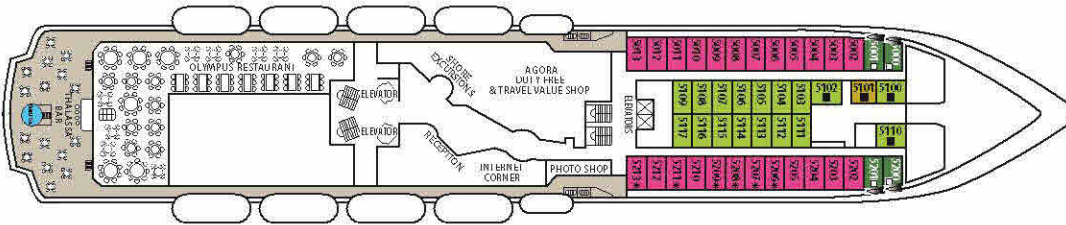

SHIP SPECIFICATIONS	
Tonnage	25,611
Length	162 m
Breadth	25,6 m
Draught	6,10 m
Cruising Speed	18 knots
Passenger Decks	9
Elevators	4
Stabilizers	YES
Electric Current	110 - 220V AC
Classification Society	DNV

CABIN AMENITIES
All cabins are equipped with shower, WC, air condition, telephone, hair dryer, safety boxes and TV.

Deck plans and cabins layouts are given purely as a guide. Size and layout may vary within the same category.

SYMBOL LEGEND

- None 2 lower beds
- ▲ 1 lower bed + 1 upper bed
- ▲ 2 lower beds + 1 upper bed
- 2 lower beds + 2 upper beds
- ★ 2 lower beds + sofa
- ★ 2 lower beds + 2 upper beds + sofa
- * Suitable for wheelchairs
- ◁ Connected Cabins
- ◻ Cabins with bathtub
- ◻ Cabins with portholes
- ◻ Cabins with obstructed view

DECK 10 - ZEUS

DECK 9 - HERA

DECK 8 - OURANOS

DECK 7 - APOLLO

DECK 6 - VENUS

DECK 5 - DIONYSOS

DECK 4 - POSEIDON

DECK 3 - HERMES