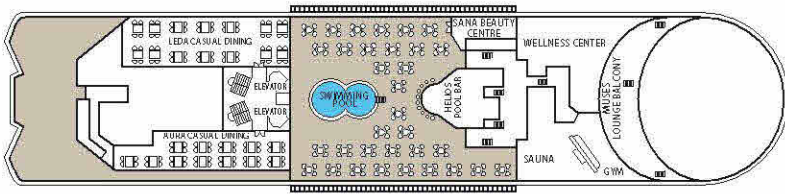

DECK 9 - HERA