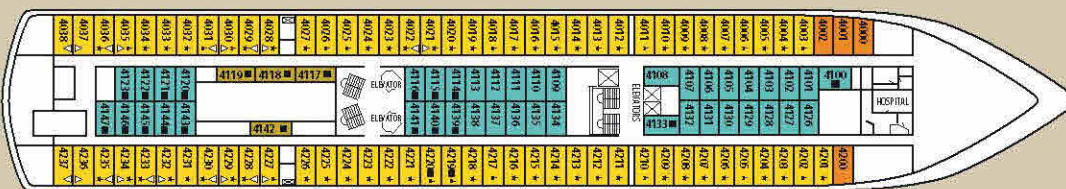

DECK 4 - POSEIDON