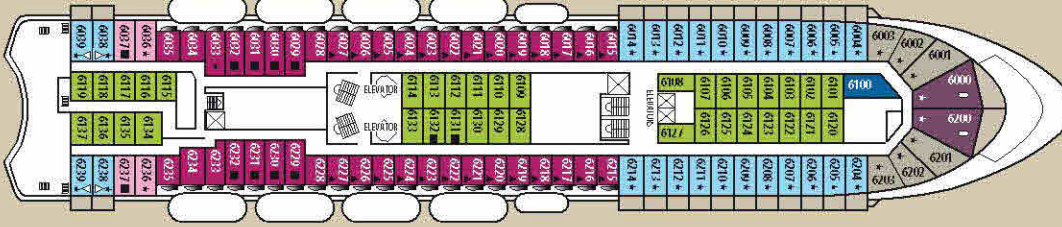

SHIP SPECIFICATIONS	
Tonnage	25,611
Length	162 m
Breadth	25,6 m
Draught	6,10 m
Cruising Speed	18 knots
Passenger Decks	9
Elevators	4
Stabilizers	YES
Electric Current	110 - 220V AC
Classification Society	DNV

SYMBOL LEGEND

- None 2 lower beds
- ▲ 1 lower bed + 1 upper bed
- ▲ 2 lower beds + 1 upper bed
- 2 lower beds + 2 upper beds
- ★ 2 lower beds + sofa
- ★ 2 lower beds + 2 upper beds + sofa
- * Suitable for wheelchairs
- ◁ Connected Cabins
- ◻ Cabins with bathtub
- ◻ Cabins with portholes
- ◻ Cabins with obstructed view

DECK 10 - ZEUS

DECK 9 - HERA

DECK 8 - OURANOS

DECK 7 - APOLLO

DECK 6 - VENUS

DECK 5 - DIONYSOS

DECK 4 - POSEIDON

DECK 3 - HERMES

DECK 2 - ATHENA