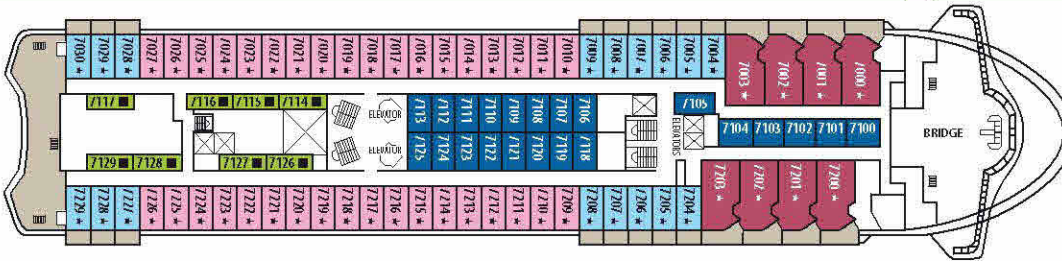

DECK 7 - APOLLO