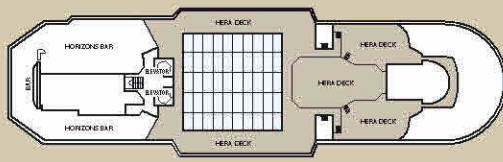

CATEGORY	DECK	DESCRIPTION	NUMBER OF CABINS
Inside Cabins			
IA	3-HERMES	2 lower beds, 3rd/4th berth, bathroom with shower	5
IB	3-HERMES / 4-POSEIDON / 5-DIONYSOS	2 lower beds, 3rd/4th berth, bathroom with shower	31
IC	4-POSEIDON	2 lower beds, 3rd/4th berth, bathroom with shower	42
ID	5-DIONYSOS / 6-VENUS / 7-APOLLO	2 lower beds, 3rd/4th berth, bathroom with shower	62
IE	6-VENUS / 7-APOLLO	2 lower beds, bathroom with shower	23
Outside Cabins			
XAB	5-DIONYSOS	1 lower / 1 upper bed, bathroom with shower (obstructed view)	4
XA	2-ATHENA	2 lower beds, 3rd/4th berth, bathroom with shower	17
XBO	6-VENUS	2 lower beds, 3rd/4th berth, bathroom with shower (obstructed view)	42
XB	3-HERMES / 5-DIONYSOS	2 lower beds, bathroom with shower	29
XO	3-HERMES / 4-POSEIDON	2 lower beds, 3rd/4th berth, 1 sofa bed, bathroom with shower	53
XD	4-POSEIDON	2 lower beds, 3rd/4th berth, 1 sofa bed, bathroom with shower	73
XF	7-APOLLO	2 lower beds, 1 sofa bed, bathroom with shower	40
Suites			
SBJ - Junior Balcony Suite	6-VENUS / 7-APOLLO	2 lower beds, 1 sofa bed, bathroom with shower (balcony)	43
S Suite	6-VENUS	2 lower beds, 1 sofa bed, bathroom with shower	6
SB Balcony Suite	7-APOLLO	2 lower beds, 1 sofa bed, bathroom with shower (balcony)	8
SI Imperial Suite	6-VENUS	2 lower beds, 1 sofa bed, bathroom with bathtub and shower (large balcony with private whirlpool bath)	2

SHIP SPECIFICATIONS	
Tonnage	25,611
Length	162 m
Breadth	25,6 m
Draught	6,10 m
Cruising Speed	18 knots
Passenger Decks	9
Elevators	4
Stabilizers	YES
Electric Current	110 - 220V AC
Classification Society	DNV

CABIN AMENITIES
All cabins are equipped with shower, WC, air condition, telephone, hair dryer, safety boxes and TV.

Deck plans and cabins layouts are given purely as a guide. Size and layout may vary within the same category.