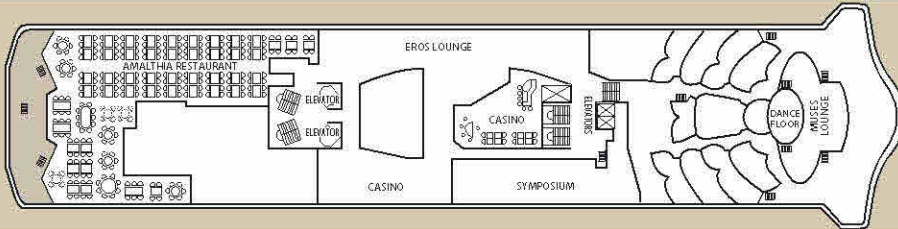

DECK 8 - OURANOS